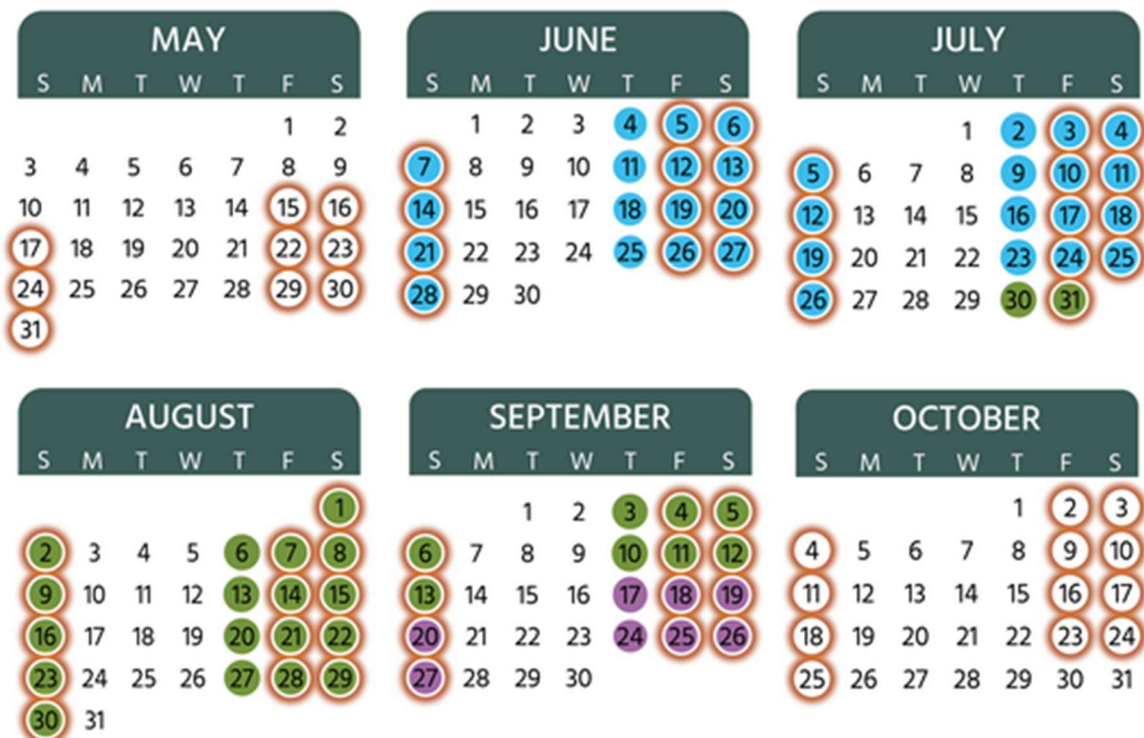

2026
SLASH
COLLECTION DATES & LOCATIONS

 **Elk Creek Elementary**
13304 US HWY 285
Pine, CO 80470

 **Marshdale Property**
26624 N Turkey Creek Rd
Evergreen, CO 80439
**Site closes at 3:00 p.m.*

 **Blue Mountain Open Space**
23401 Coal Creek Canyon Rd
Arvada, CO 80007

 **Tincup Ridge Slash Yard**
101 Rooney Rd
Golden, CO 80401
Fridays, Saturdays, & Sundays: May 15–Oct 25

Accessible calendar: JEFFCO.US/SLASH
Please arrive no later than 30 minutes prior to closing.
Hours for site locations: 9:00 a.m.–4:00 p.m.*